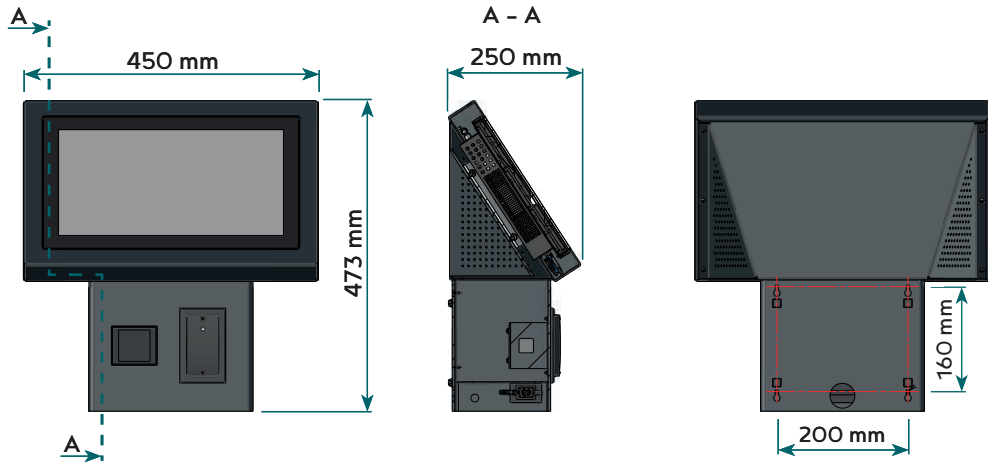

DIGITAL REGISTRATION UNIT

Desktop Terminal 15.6" touch screen panel PC

- Robust and budget-friendly
- Aluminium housing
- Ral colour of your choice
- Industrial components for intensive use
- Integration of customised options
- Indoor use
- Made in Belgium

Technical specifications

All-in-one kiosk terminal	<ul style="list-style-type: none"> - 15.6" PCAP touch - Brightness: 500cd/m³ - Viewing angle 89°/89°/89° - Colors 16.7M - Windows 10 Pro - Intel J1900 CPU - 8 GB RAM, 128GB SSD - 4x USB, 2x serial, 1x network
Connections	<ul style="list-style-type: none"> - Power adapter 230V - Network cable CAT6 (1.5m)
Energy consumption (standard)	At least 25W
Dimension	<ul style="list-style-type: none"> - Desktop model: 450 x 483 x 250 mm - Wall model: 450 x 473 x 200mm - Floor model: 600 x 350 x 1200mm
Housing/frame colour	<ul style="list-style-type: none"> - Standard RAL7016 - RAL colour of your choice available on request
Weight	<ul style="list-style-type: none"> - Desktop model: 8,5 kg - Wall model: 8 kg - Floor model: 16,5 kg
Protection class	<ul style="list-style-type: none"> - Indoor use - IK06
Ambient temperature (operation/storage/transport)	0°C - 40°C
Humidity (operation/storage/transport)	<ul style="list-style-type: none"> During operation: 20% - 80% (non-condensing) Storage: 5% - 98% (non-condensing)
Optional integration	<ul style="list-style-type: none"> - QR scanner - RFID - Intercom - Customised components possible
Warranty	1 year

DIMENSIONS

Desktop model

Wall model

Floor model