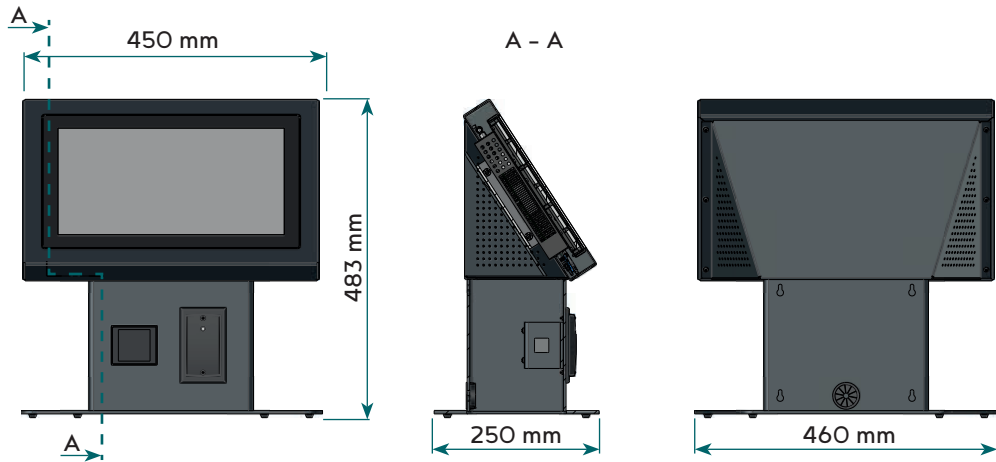

DIGITAL REGISTRATION UNIT

Desktop Terminal 15.6" touch screen panel PC

- Robust and budget-friendly
- Aluminium housing
- Ral colour of your choice
- Industrial components for intensive use
- Integration of customised options
- Indoor use
- Made in Belgium

Technical specifications

All-in-one kiosk terminal	<ul style="list-style-type: none"> - 15.6" PCAP touch - Brightness: 500cd/m³ - Viewing angle 89°/89°/89° - Colors 16.7M - Windows 10 Pro - Intel J1900 CPU - 8 GB RAM, 128GB SSD - 4x USB, 2x serial, 1x network
Connections	<ul style="list-style-type: none"> - Power adapter 230V - Network cable CAT6 (1.5m)
Energy consumption (standard)	At least 25W
Dimension	<ul style="list-style-type: none"> - Desktop model: 450 x 483 x 250 mm - Wall model: 450 x 473 x 200mm - Floor model: 600 x 350 x 1200mm
Housing/frame colour	<ul style="list-style-type: none"> - Standard RAL7016 - RAL colour of your choice available on request
Weight	<ul style="list-style-type: none"> - Desktop model: 8,5 kg - Wall model: 8 kg - Floor model: 16,5 kg
Protection class	<ul style="list-style-type: none"> - Indoor use - IK06
Ambient temperature (operation/storage/transport)	0°C - 40°C
Humidity (operation/storage/transport)	<ul style="list-style-type: none"> During operation: 20% - 80% (non-condensing) Storage: 5% - 98% (non-condensing)
Optional integration	<ul style="list-style-type: none"> - QR scanner - RFID - Intercom - Customised components possible
Warranty	1 year

DIMENSIONS

Desktop model

Wall model

Floor model