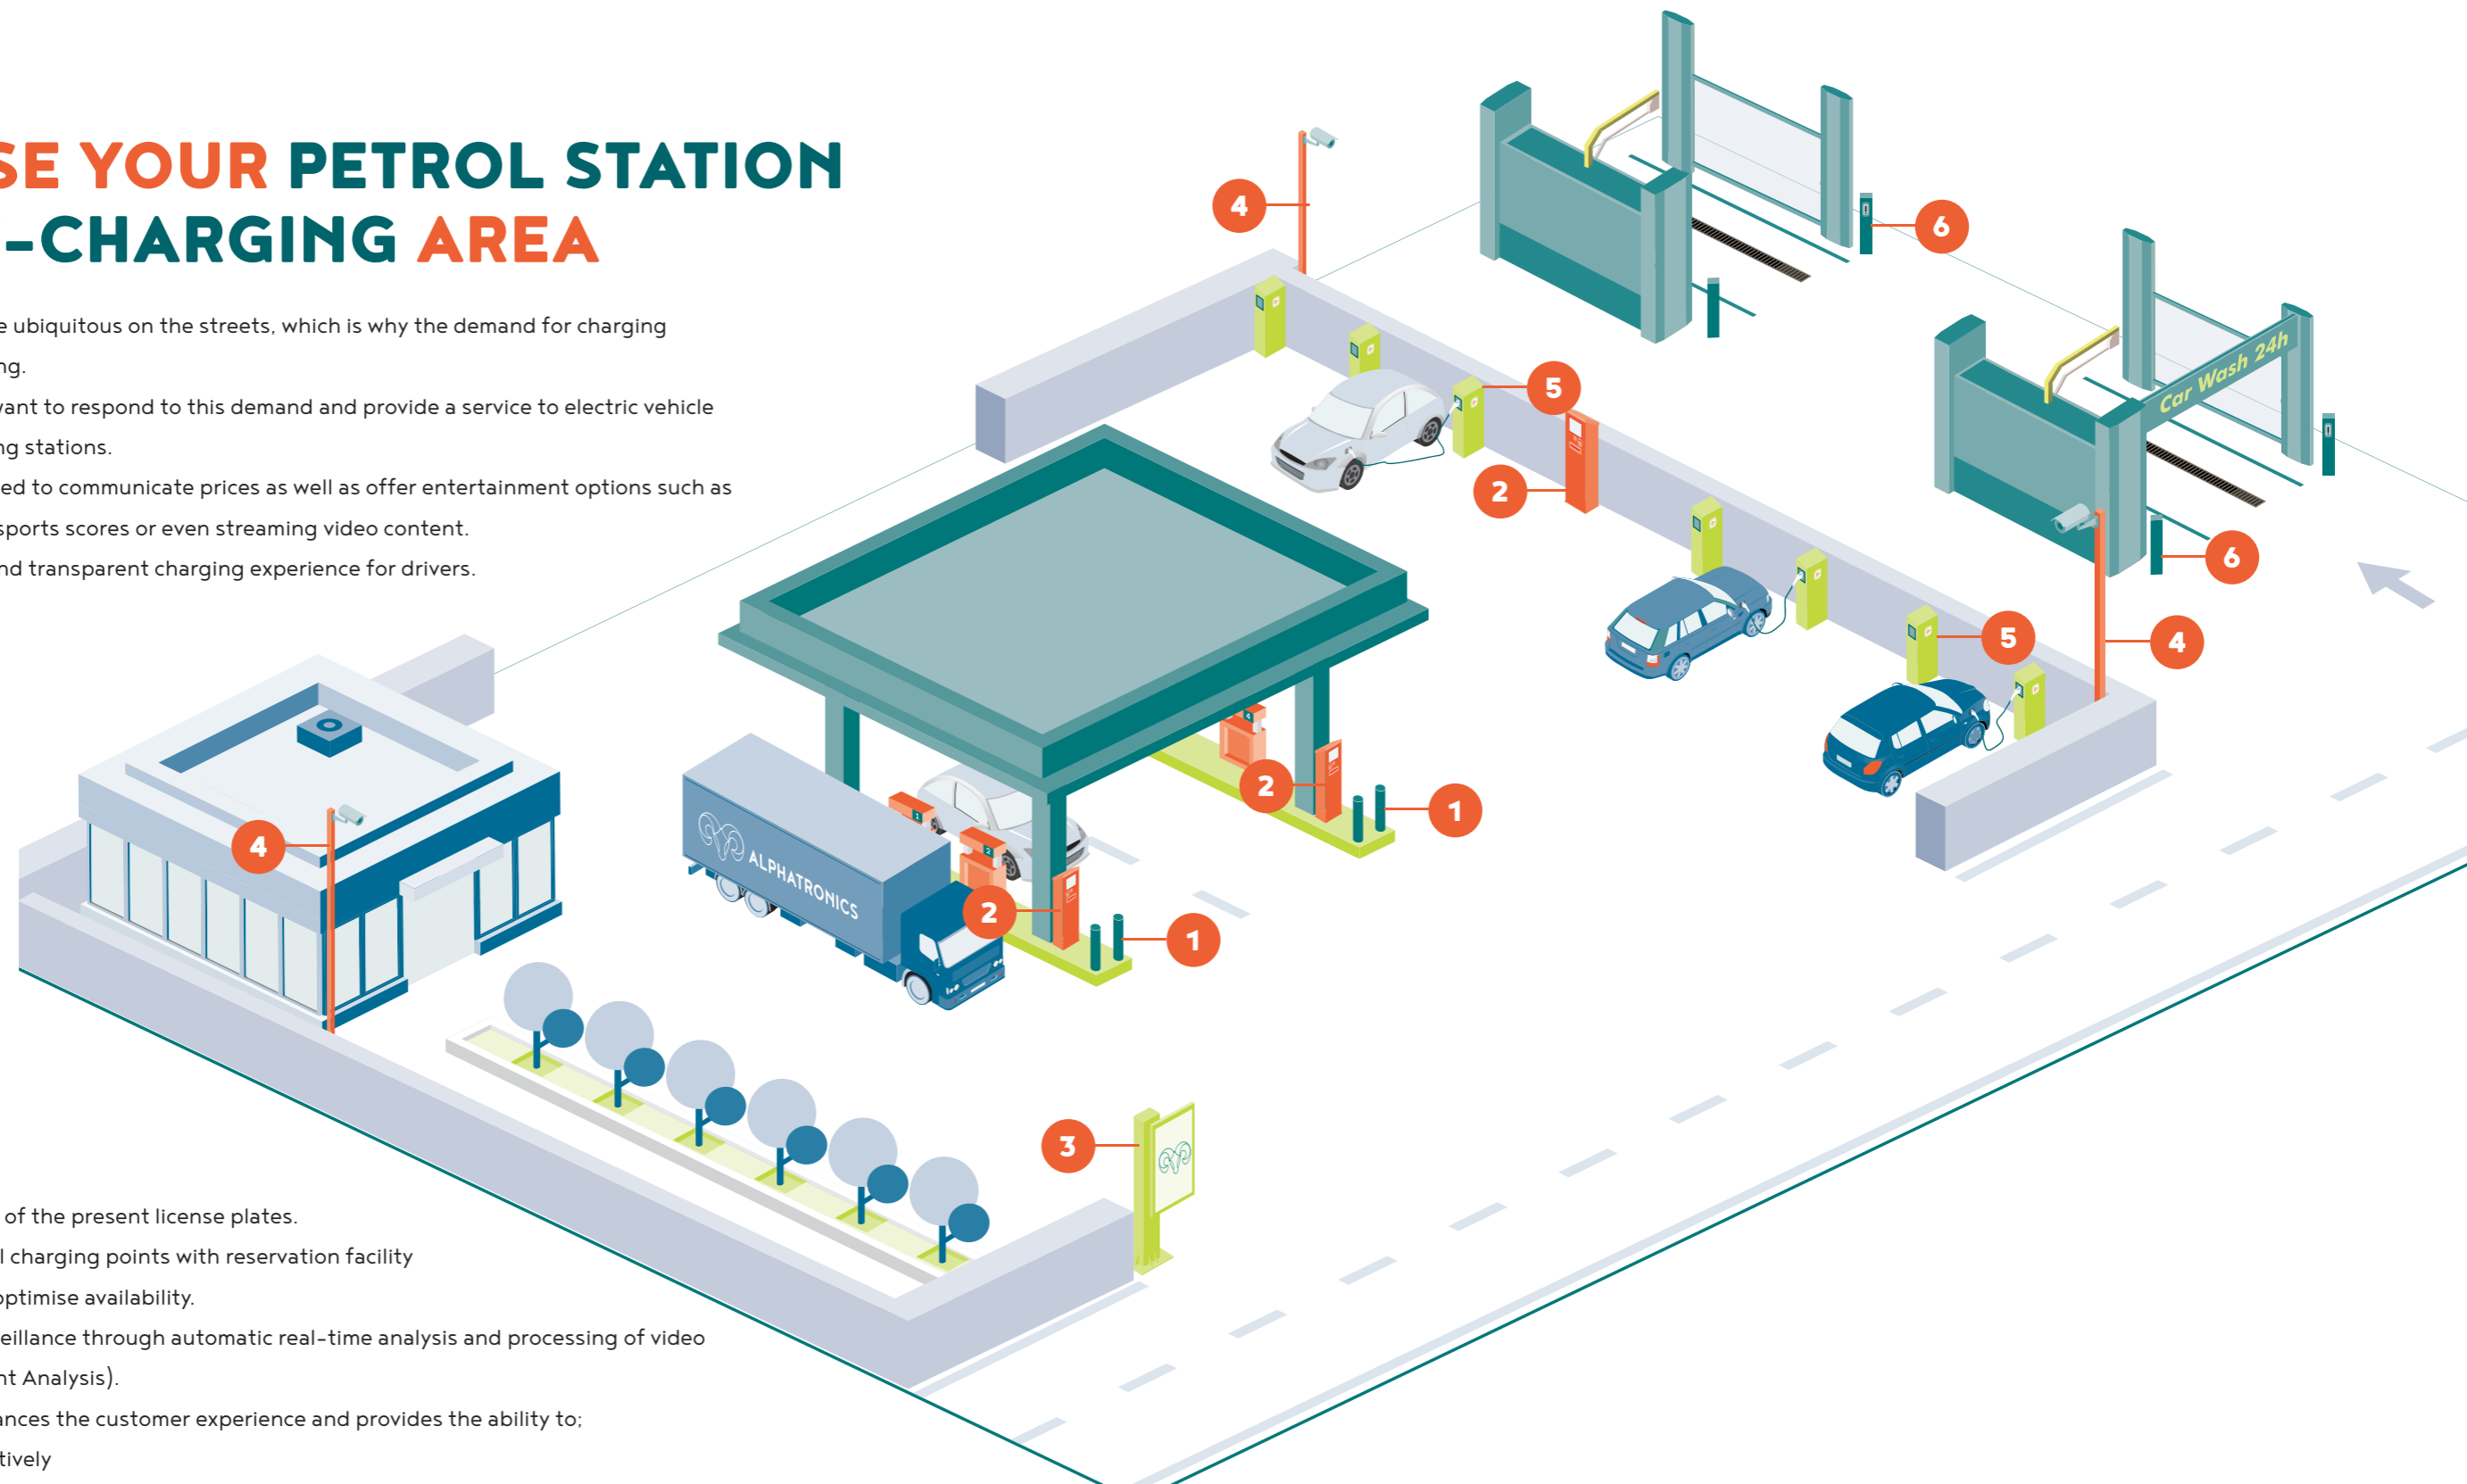

As a petrol station, you want to respond to this demand and provide a service to electric vehicle drivers by adding charging stations.

Digital signage can be used to communicate prices as well as offer entertainment options such as news, weather updates, sports scores or even streaming video content.

This creates a pleasant and transparent charging experience for drivers.

- **LPR:** Simple checking of the present license plates.
- **EV-Charging:** Several charging points with reservation facility and control panel to optimise availability.
- **CCTV:** Perimeter surveillance through automatic real-time analysis and processing of video images (Video Content Analysis).
- **Digital Signage:** Enhances the customer experience and provides the ability to:
 - communicate effectively
 - promote your brand
 - create flexible content management
 - provide interactive experiences
- **Payment kiosks:** Corrosion-free kiosks, made to measure.