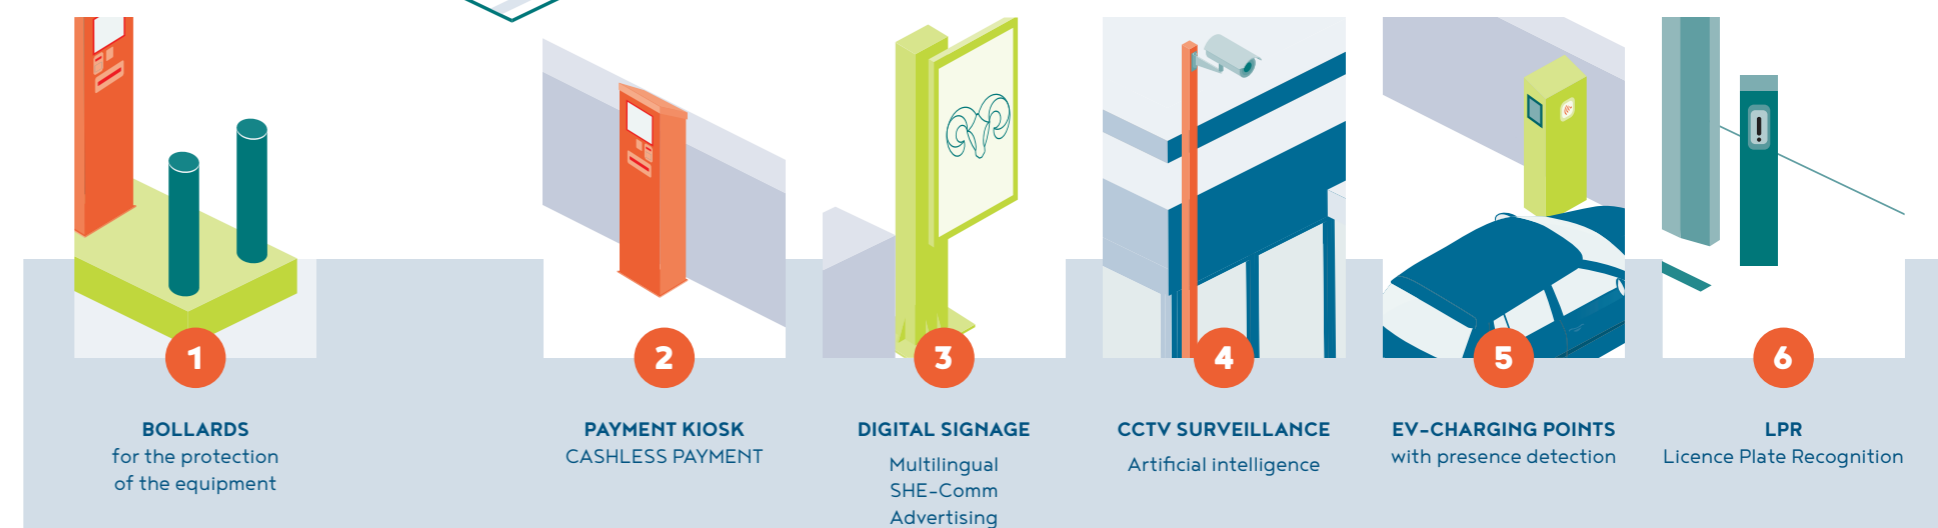

This creates a pleasant and transparent charging experience for drivers.

- **LPR:** Simple checking of the present license plates.
- **EV-Charging:** Several charging points with reservation facility and control panel to optimise availability.
- **CCTV:** Perimeter surveillance through automatic real-time analysis and processing of video images (Video Content Analysis).
- **Digital Signage:** Enhances the customer experience and provides the ability to:
 - communicate effectively
 - promote your brand
 - create flexible content management
 - provide interactive experiences
- **Payment kiosks:** Corrosion-free kiosks, made to measure.

IOT

Our devices are monitored online using our Cloud platform **Aliot**. There, we collect data on performance and identify potential problems.

AI-based maintenance is essential to minimise unplanned downtime. .