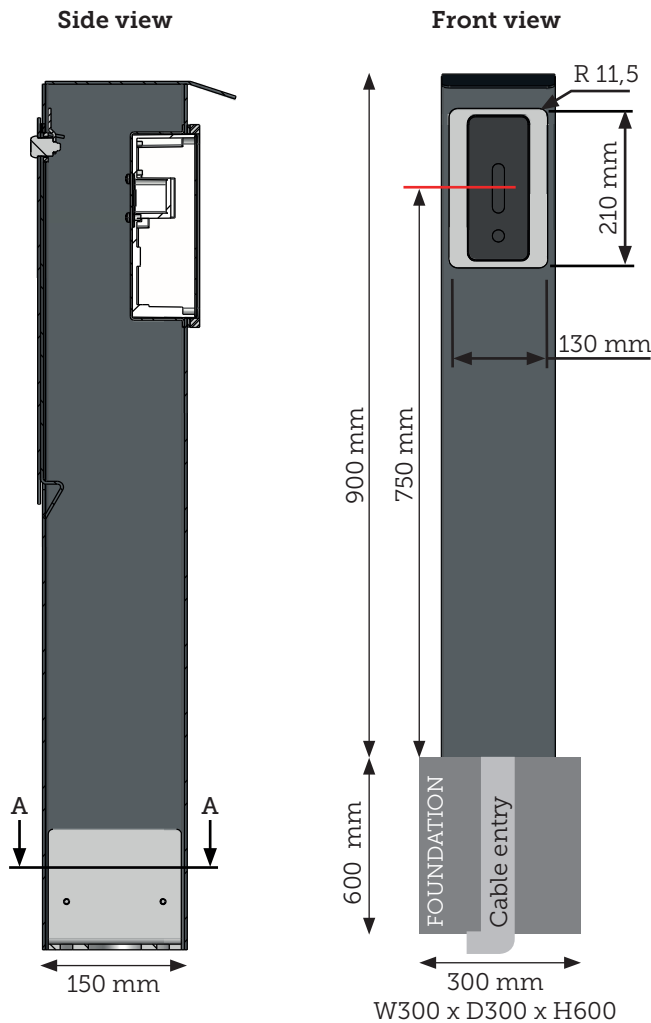

StrongLine ANPR column

Column for indoor and outdoor use

- Column made of lacquered aluminium no corrosion possible
- Rotatable foot for flawless adjustment of the ANPR camera
- Easy installation and connection
- Made in Belgium

A-A cross-section (footplate dimensions)

Technical specifications

Dimensions	150 mm x 150 mm
Base dimensions	250 x 250 mm
Rear door dimensions	105 x 370 mm
Material	Powder-coated aluminium, 3 mm thick
Colour	RAL7016 textured paint (RAL colour of your choice possible)
IP value	IP 55
Weight	4,5 kg
Mounting	With wedge bolts or threaded rods

ANPR camera positioning