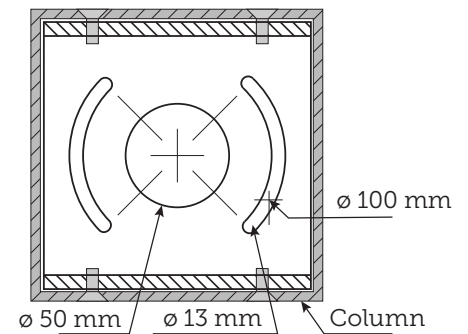

StrongLine ANPR column

Column for indoor and outdoor use

- Column made of lacquered aluminium no corrosion possible
- Rotatable foot for flawless adjustment of the ANPR camera
- Easy installation and connection
- Made in Belgium

A-A cross-section (footplate dimensions)

Technical specifications

Dimensions	150 mm x 150 mm
Base dimensions	250 x 250 mm
Rear door dimensions	105 x 370 mm
Material	Powder-coated aluminium, 3 mm thick
Colour	RAL7016 textured paint (RAL colour of your choice possible)
IP value	IP 55
Weight	4,5 kg
Mounting	With wedge bolts or threaded rods

ANPR camera positioning