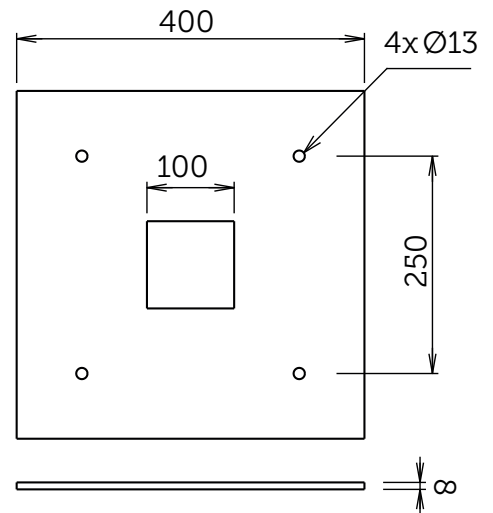

## Height restriction barrier

- This barrier provides the ideal solution for limitation of access areas of vans and lorries to areas such as staff car parks or (underground) low-level parkings or commercial centres
- Simple (dis)assembly of the cross bar using supplied bolts
- RAL7016 Textured varnish

Passage width	3 m	3,5 m	4 m	4,5 m	5 m	5,5 m	6 m	7 m
<b>Columns</b>	Extruded aluminum, thickness 3 mm - RAL7016							
<b>Dimensions columns</b>	100 x 100 mm							
<b>Height passage width</b>	2 up to max 4,8 meter (without loose cross bar) 4,6 meter (with loose cross bar)							
<b>Cross bar</b>	RAL9010 (white), provide with red reflective stripes							
<b>Dimensions Cross bar</b>	80 x 140 mm							
<b>Dimensions base plate</b>	400 x 400 mm (reinforced)							
<b>Fixation to the underground</b>	With expansion bolts or threaded rods							
<b>IP-range</b>	IP55							
<b>Warranty</b>	2 years							
<b>Octogonale loose cross bar</b>	Optional							