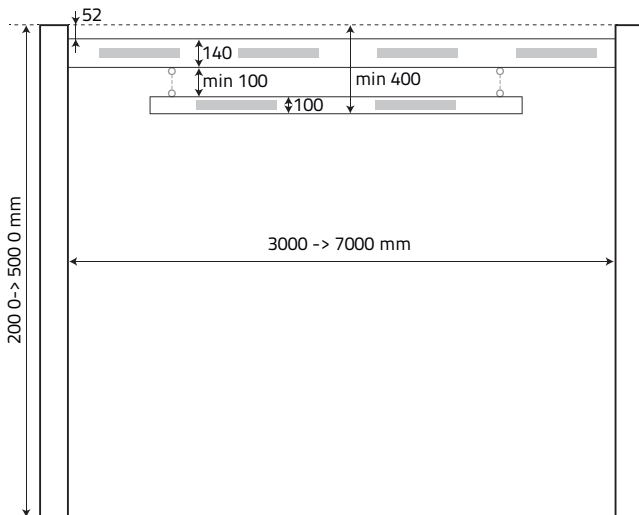

## Height restriction barrier

- This barrier provides the ideal solution for limitation of access areas of vans and lorries to areas such as staff car parks or (underground) low-level parkings or commercial centres
- Simple (dis)assembly of the cross bar using supplied bolts
- RAL7016 Textured varnish

Passage width	3 m	3,5 m	4 m	4,5 m	5 m	5,5 m	6 m	7 m
<b>Columns</b>	Extruded aluminum, thickness 3 mm - RAL7016							
<b>Dimensions columns</b>	100 x 100 mm							
<b>Height passage width</b>	2 up to max 4,8 meter (without loose cross bar) 4,6 meter (with loose cross bar)							
<b>Cross bar</b>	RAL9010 (white), provide with red reflective stripes							
<b>Dimensions Cross bar</b>	80 x 140 mm							
<b>Dimensions base plate</b>	400 x 400 mm (reinforced)							
<b>Fixation to the underground</b>	With expansion bolts or threaded rods							
<b>IP-range</b>	IP55							
<b>Warranty</b>	2 years							
<b>Octogonale loose cross bar</b>	Optional							