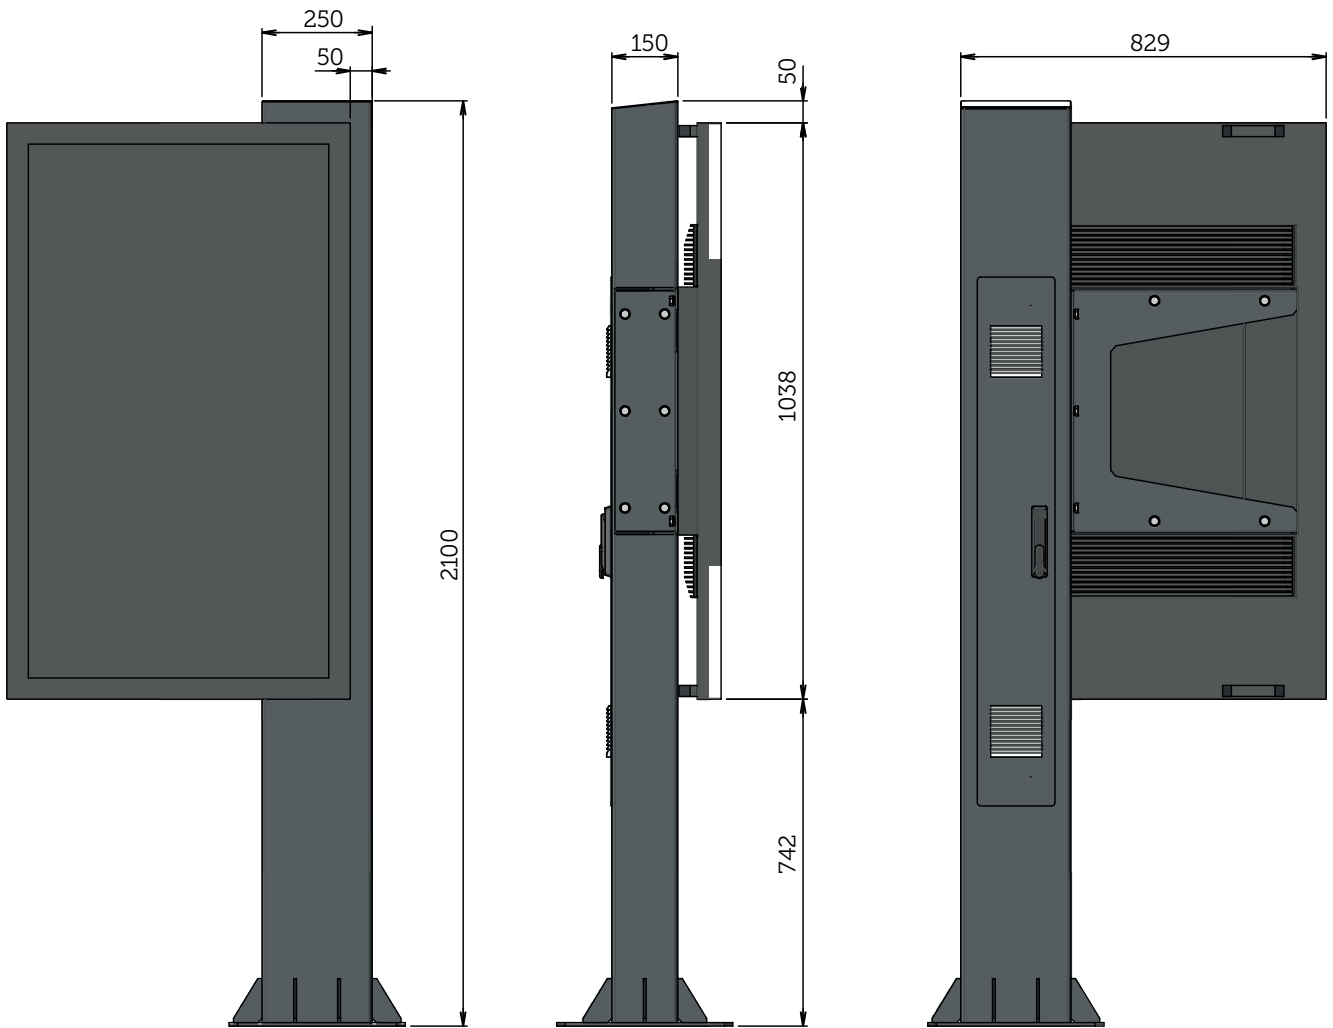

## OrtoLine 2100 - 55" Display

- 55 Inch LCD Screen
- High Brightness: 2500Nits
- IP66-Fully Enclosed System
- Maintenance Free
- ANDROID OS / WINDOWS OS / TV BOARD- FHD 1920X1080
- Content can be easily replaced
- Information can be real-time or time-controlled
- Interaction via touch screen (optional)
- Centralised content management possible
- Mounting frame mounted on robust welded column with reinforced base
- Article number: 1-120601-0001-000-716-00

## Technical specifications

Panel	
Panel Size (inch)	55
Active Display Area (h x w)	1210 x 680
Resolution (pixel)	1920 x 1080
Aspect Ratio	16 : 9
Brightness (nits)	2500
Contrast Ratio	4000 : 1
Grey to Grey Response Time (ms)	6 ms
Viewing Angle (H/V)	178°/178°
Backlight Configuration	Direct LED
Operational Life Cycle-mtbf (hours)	50.000
Power	
Input Voltage	110VAC / 220VAC, 50 / 60 HZ
Max Power Consumption (w)	330
Environment	
IP Rating	IP66
Operating Environment	Fully outdoor
Operating Temp.	-20°C + 45°C
Operating Humidity	5% - 98%
Operating Altitude (m)	≤ 2000m