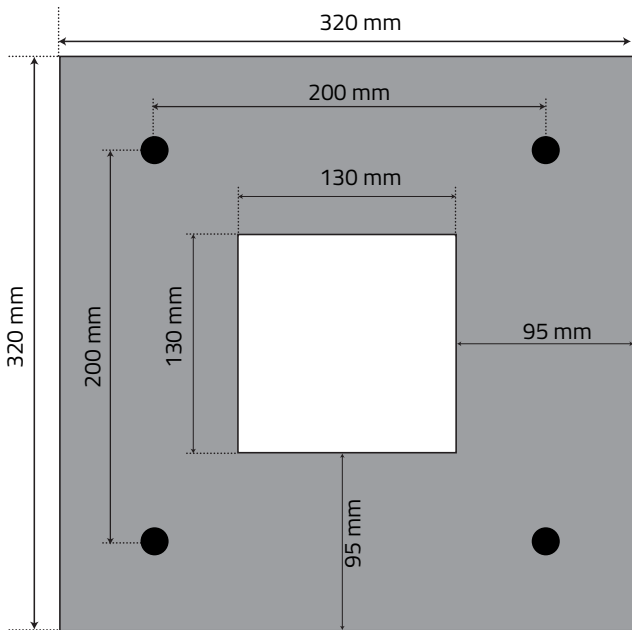

Dimensions base plate

Heights	1,2 m	1,5m	1,8 m	2,4 m
Colour	Standard RAL 7016			
Housing	RAL7016 Textured varnish, thickness 2 mm			
Dimensions column	320 x 320 mm			
Construction	Welded construction			
Inside depth	314 mm			
Door	Lockable door at the backside			
Fixation to the underground	Invisible attachment to surface with expansion bolts or threaded rods			
Weight ±	13 kg	15,5 kg	18 kg	23 kg
Dimensions base plate	320 x 320 mm			
IP-value	55			
Warranty	2 years			

Dimensions

Dimensions foundation construction