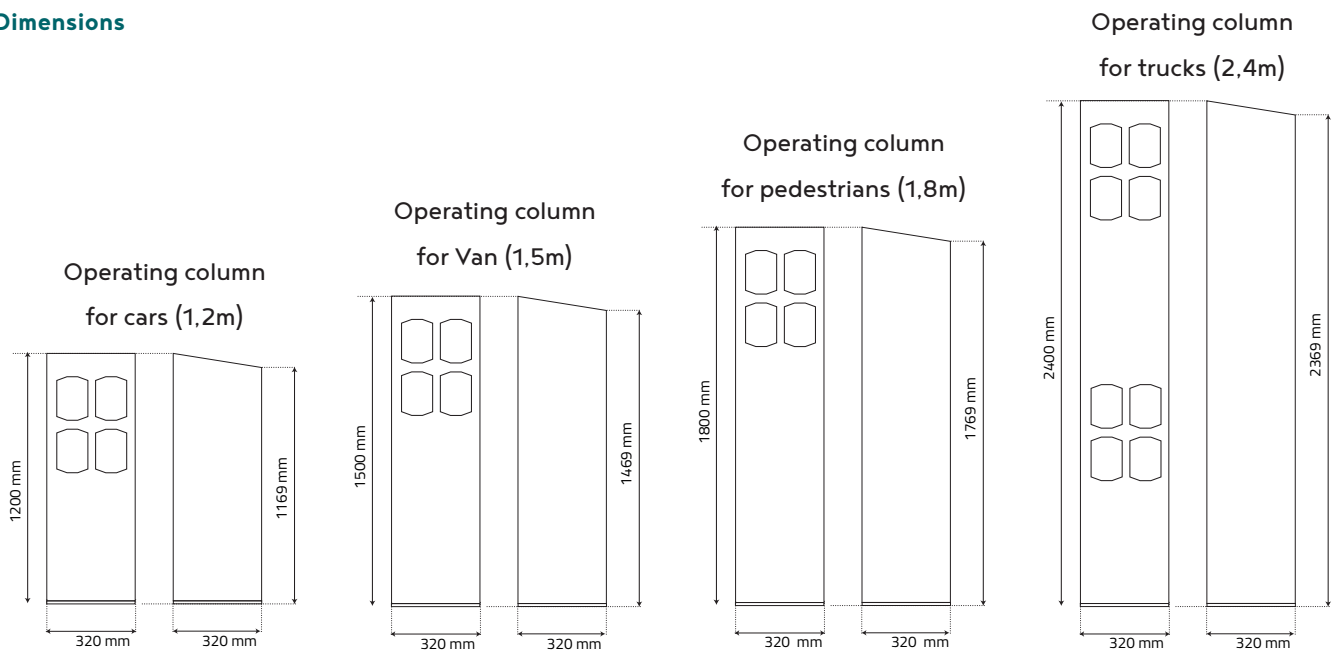

Dimensions